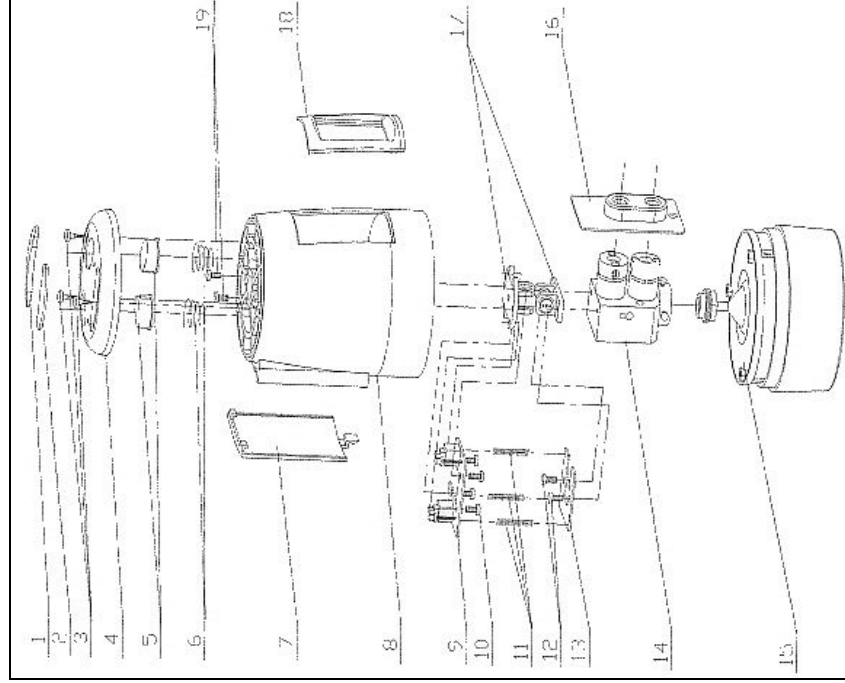

Ersatzteile / Spare parts Linienlaser / Line Laser FL 40-Classic (511000)

Nr.	Description	St. / Qty.	EUR pc./St.	total/Gesamt
1	Mark plate (big)		0,50	
2	Mark plate (small)		0,50	
3	Screw		0,30	
4	Top cover		2,00	
5	Button		0,50	
6	Spring		0,40	
7	Battery cover		1,50	
8	Shell		6,00	
9	Electronic controlled plate-1		4,00	
10	Screw		0,40	
11	Metallic wire		0,65	
12	Screw		0,30	
13	Electronic controlled plate-2		2,00	
14	Laser assy.		85,00	
15	Oil-cup assy.		14,00	
16	Block plate		1,00	
17	Hinged assy.		22,75	
18	Window cover		4,35	
19	Screw		0,30	
20	Wall-bracket (w/o picture)		9,50	
21	Bag (w/o picture)		9,20	
22	Compensator clamp		2,50	